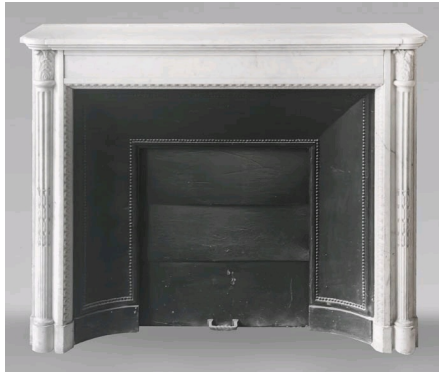

**My Wishlist:2026-04-14--18-04\_5216**

**Louis XVI style fireplace in Conne marble, with slender fluted columns (ref.6301)**

---

Dimensions:  
**Width:** 135 cm  
**Height:** 106 cm  
**Depth:** 42 cm

**Napoleon III style fireplace with modillion type in red Campan marble (ref.6284)**

---

Dimensions:  
**Width:** 112 cm  
**Height:** 101 cm  
**Depth:** 38 cm